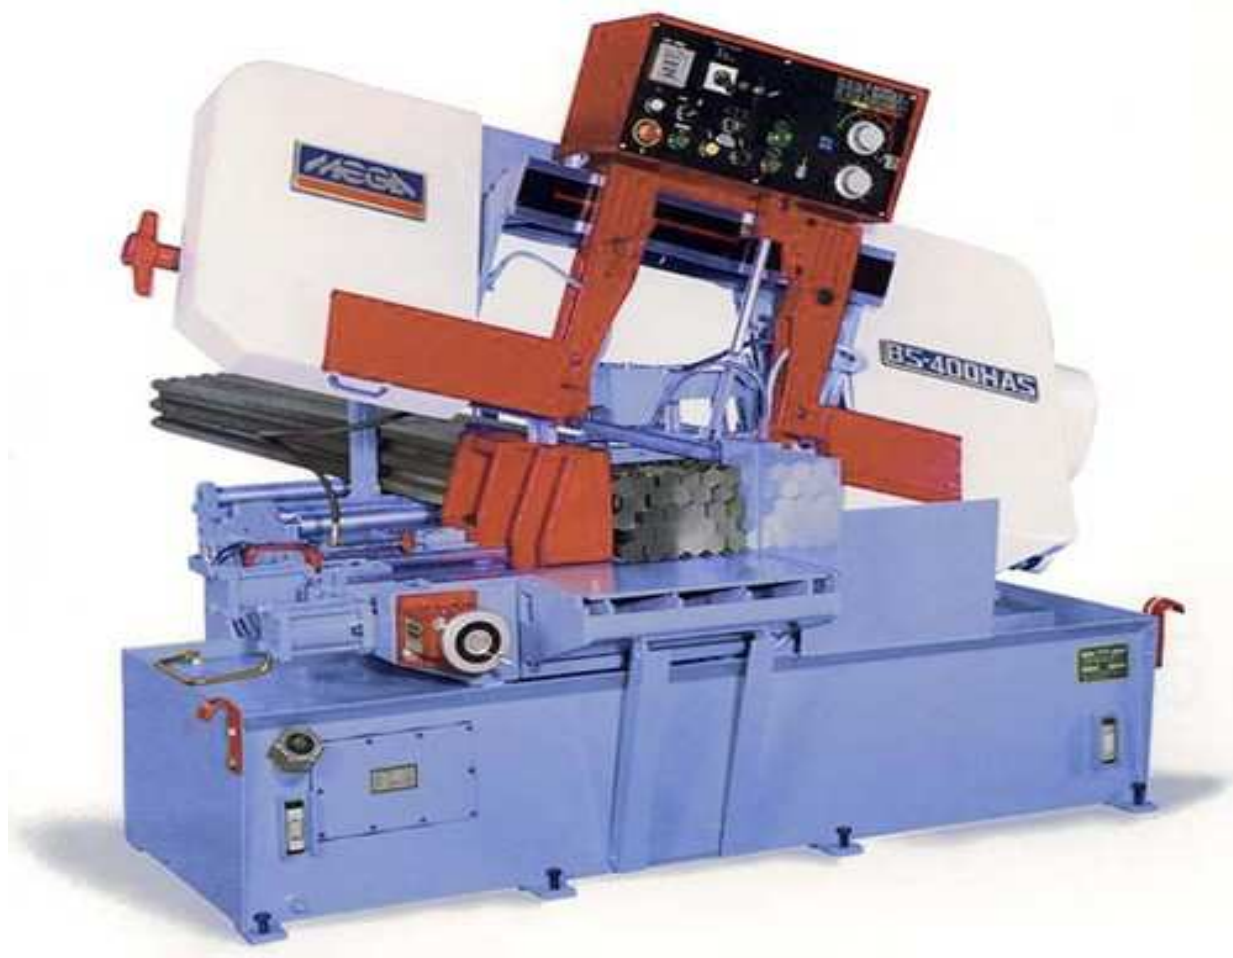

## PRODUCT INFORMATION SHEET

**Mega BS 400 HAS Heavy duty automatic bandsaw for solid bar, bundles and general purpose sawing.**

- Cuts solids including stainless steel and sections.
- 34mm blade and hydraulic tension for fast cutting.
- Easy operation with full stroke hydraulic vices.
- High accuracy on squareness and cut length.
- 30 year track record, over 1000 machines sold.

Capacities	●	■
90°	400	400 x 320
Bundle	320w x 215h	
Blade size	4115 x 34mm	
Dimensions	2200w x 2100d x 1700h	

For more information, to arrange a demonstration or to enquire about purchasing this machine please contact our sales team by email [sales@prosaw.co.uk](mailto:sales@prosaw.co.uk) or by calling +44 (0)1536 410999.