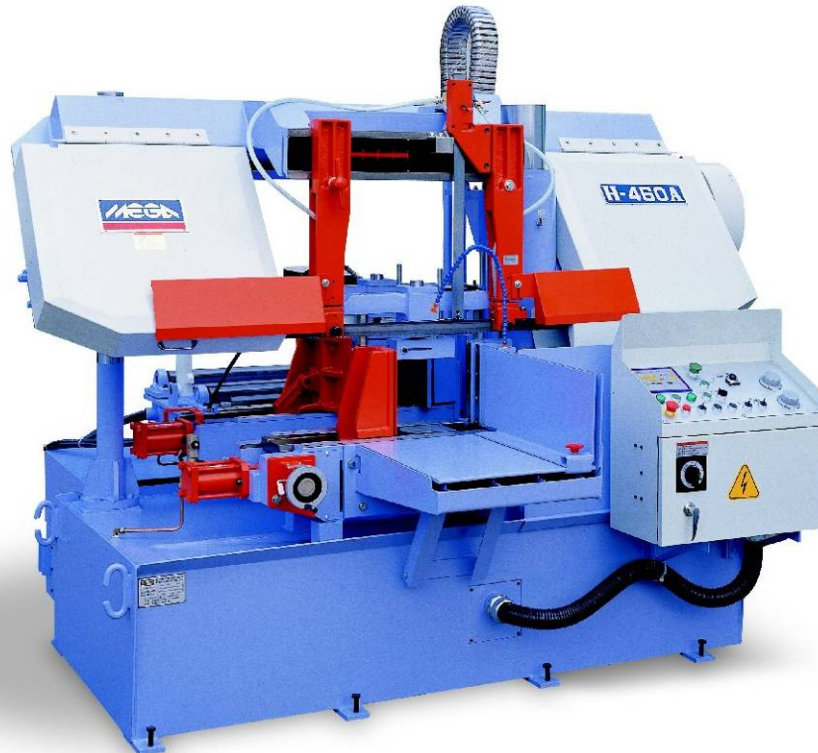

## PRODUCT INFORMATION SHEET

**Mega H460A Heavy duty automatic, twin column bandsaw for cutting all types of material including solids and heavy wall sections.**

- Heavy Duty construction for fast, accurate cutting
- Hydraulic vices clamp both sides of the material
- Hydraulic bundle clamps
- Cutting pressure control
- Infinitely variable blade speed using an inverter

Capacities	●	■
90°	460	480 x 460
Bundle	360 x 250mm	
Blade size	5300 x 41 x 1.3mm	
Dimensions	2720W x 2450D x 1810H mm	

For more information, to arrange a demonstration or to enquire about purchasing this machine please contact our sales team by email sales@proshaw.co.uk or by calling +44 (0)1536 410999.